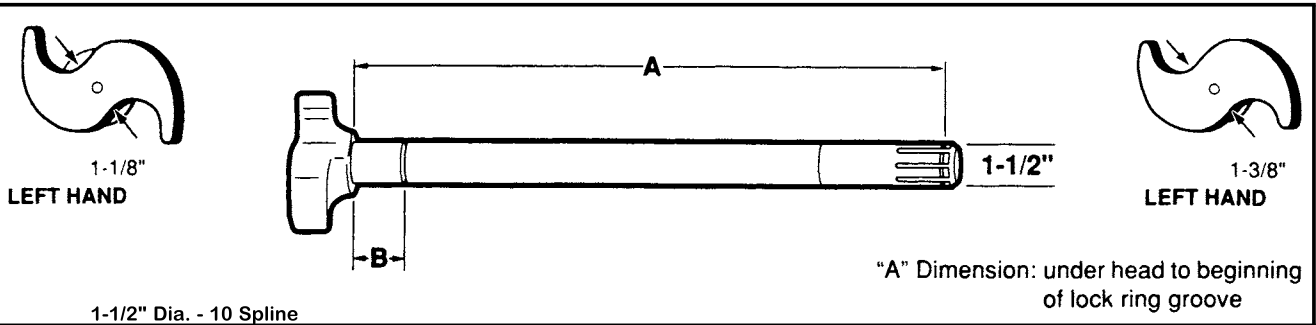

BRAKE CAMSHAFTS - DRIVE AXLE

Meritor

LH	RH	A	B	C	NOTES	REPLACES	
					"Q-Plus"	Batco BWP Euclid E-2413A Leland	Meritor R607084 Midland Spicer
		18-5/8"	2-7/32"	-			
					Camshaft Kit B8707	Batco BWP Euclid E-2412A Leland	Meritor R607083 Midland Spicer